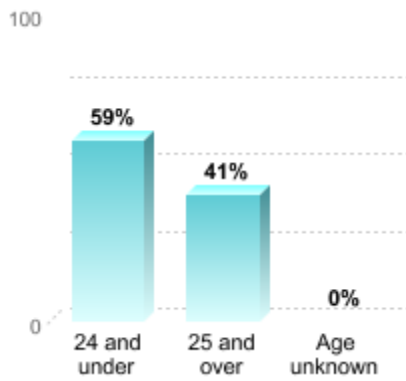

# Mansfield Beauty Schools Springfield

FALL 2011

TOTAL ENROLLMENT (ALL UNDERGRADUATE)

29

Undergraduate transfer-in enrollment

0

ATTENDANCE STATUS

STUDENT GENDER

STUDENT RACE/ETHNICITY

UNDERGRADUATE STUDENT AGE

UNDERGRADUATE STUDENT RESIDENCE