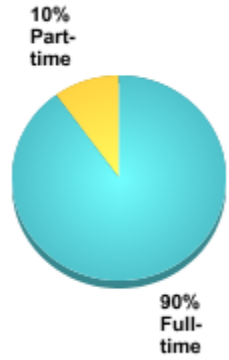

# Mansfield Beauty Schools Springfield

FALL 2011

TOTAL ENROLLMENT (ALL UNDERGRADUATE)

29

Undergraduate transfer-in enrollment

0

ATTENDANCE STATUS

STUDENT GENDER

STUDENT RACE/ETHNICITY

UNDERGRADUATE STUDENT AGE

UNDERGRADUATE STUDENT RESIDENCE